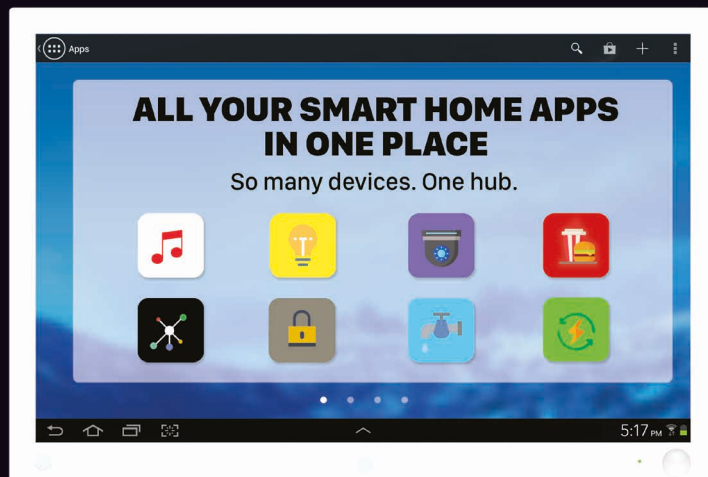

When intelligent products and devices work seamlessly together, your air conditioning becomes so much more.

Just say the word with SMART INTEGRATIONS

Voice control of your
air conditioning

AirTouch works with popular and open voice activated smart assistants like Amazon Alexa and Google Assistant. So with whoever you choose to control your air conditioning, AirTouch will respond.

Add value to your home and enjoy the latest technology

Control your home climate using our one-of-a-kind HD touch screen console or the AirTouch App on your smart device.

Programs and Favourites

AirTouch lets you setup different automatic climate control scenarios for different days or seasons.

Real Time Monitoring of home temperature against your chosen set point.

Optional Individual Temperature Control

For precise control of the temperature in specific rooms, upgrade to ITC.

A Smart Home Hub THAT WORKS YOUR WAY

Enjoy smart home living with AirTouch

AirTouch doubles as a tablet, so you can use the console to run your choice of smart lighting, security and entertainment apps, or even order a meal while keeping up with the latest on social media.