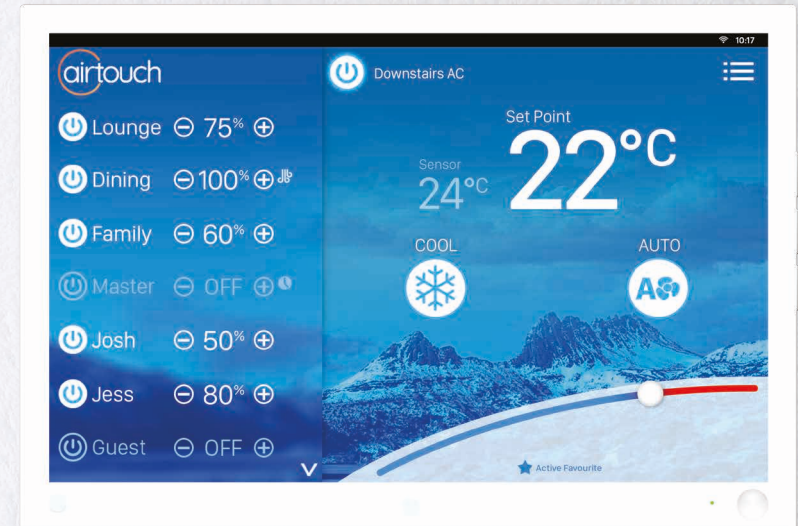

Integrates how you want

Smartphone App. Google Assistant. Amazon Alexa. IFTTT. The choice is yours.

Smart Home Automation

AirTouch 4 doubles as a hub for other smart home integrations and your favourite apps. Automate your lifestyle and be entertained.

Adapt your home to
**YOUR IDEA
OF COMFORT**

INTELLIGENT & WITHOUT WASTAGE

Save money on the power bill.
Without compromising on comfort.
Only run the AC where you need it with Smart Zoning.
Plus, with runtime tracking, energy and airflow management
technology, you can be sure of greater efficiency and
energy savings from your family's air conditioner.

Adjust the airflow around your home in 5% increments so everyone enjoys their own comfort zone.

ENHANCE YOUR AIR CONDITIONING

Global control of your home climate. Wherever you are.

Unlock more potential...