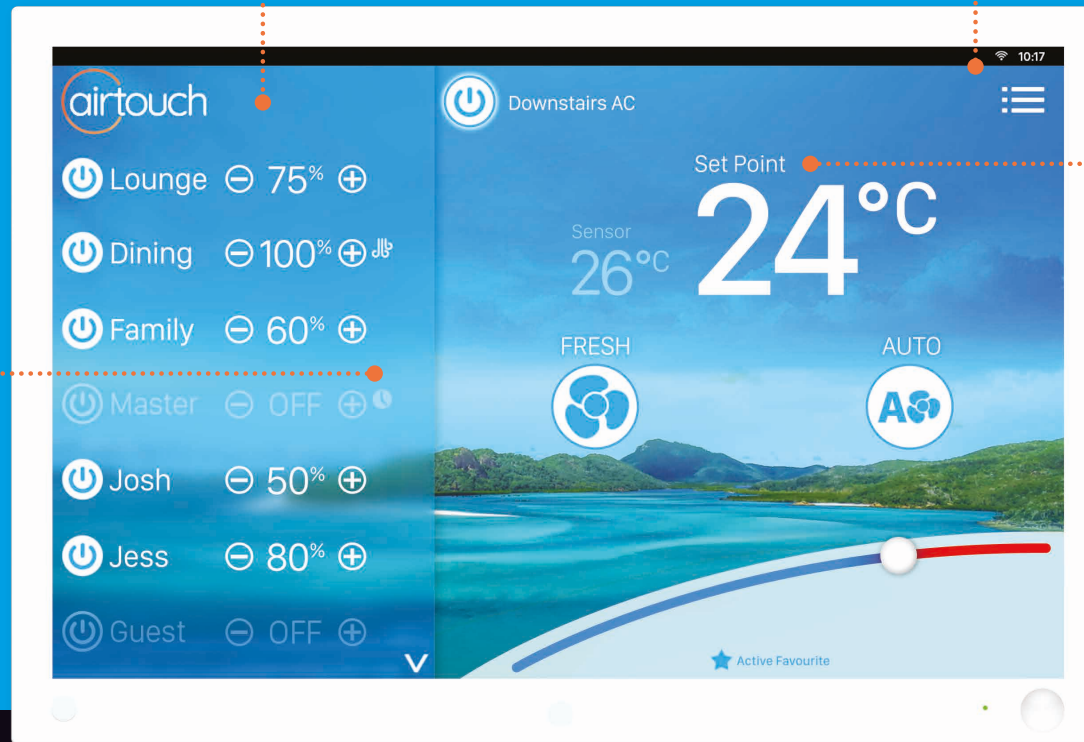

Add value to your home and enjoy the latest technology

Control your home climate using our one-of-a-kind HD touch screen console or the AirTouch App on your smart device.

Programs and Favourites

AirTouch lets you setup different automatic climate control scenarios for different days or seasons.

Real Time Monitoring of home temperature against your chosen set point.

Optional Individual Temperature Control

For precise control of the temperature in specific rooms, upgrade to ITC.

A Smart Home Hub THAT WORKS YOUR WAY

Enjoy smart home living with AirTouch

AirTouch doubles as a tablet, so you can use the console to run your choice of smart lighting, security and entertainment apps, or even order a meal while keeping up with the latest on social media.